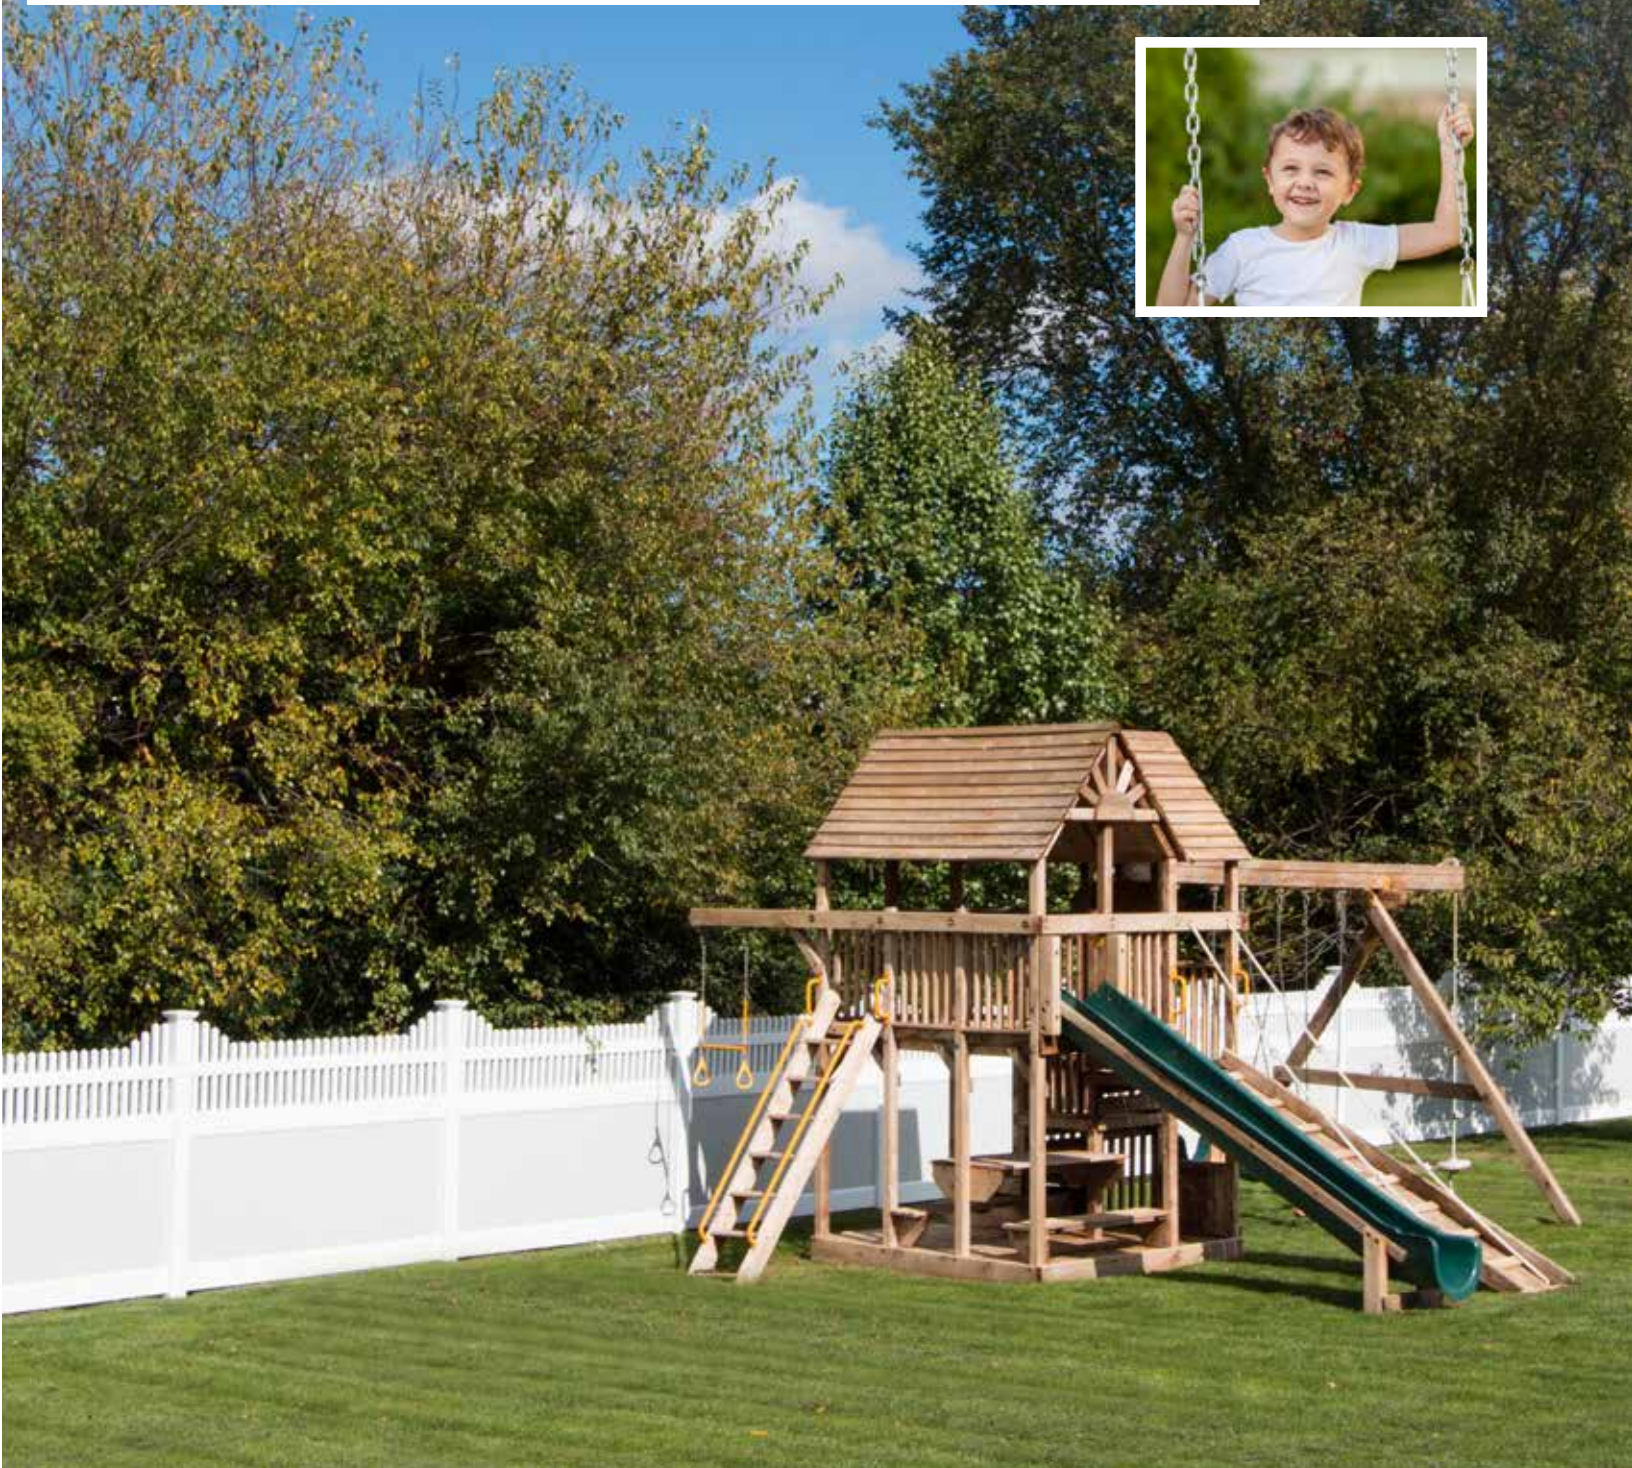

# fulton franklin top VINYL FENCE

**STRAIGHT, CONCAVE, OR  
STEPPED TOP**

Choose solid panels to obtain a complete privacy screen, or picket-panels to permit partial visibility

FENCE STYLE	HEIGHT	POST SIZE	PICKET SIZE	RAIL SIZE
Fulton with Franklin Accent	60",72"84",96"	5"	7/8" X 6" 1 1/2" x 1 1/2"	2" X 3 1/2" 2" X 7"