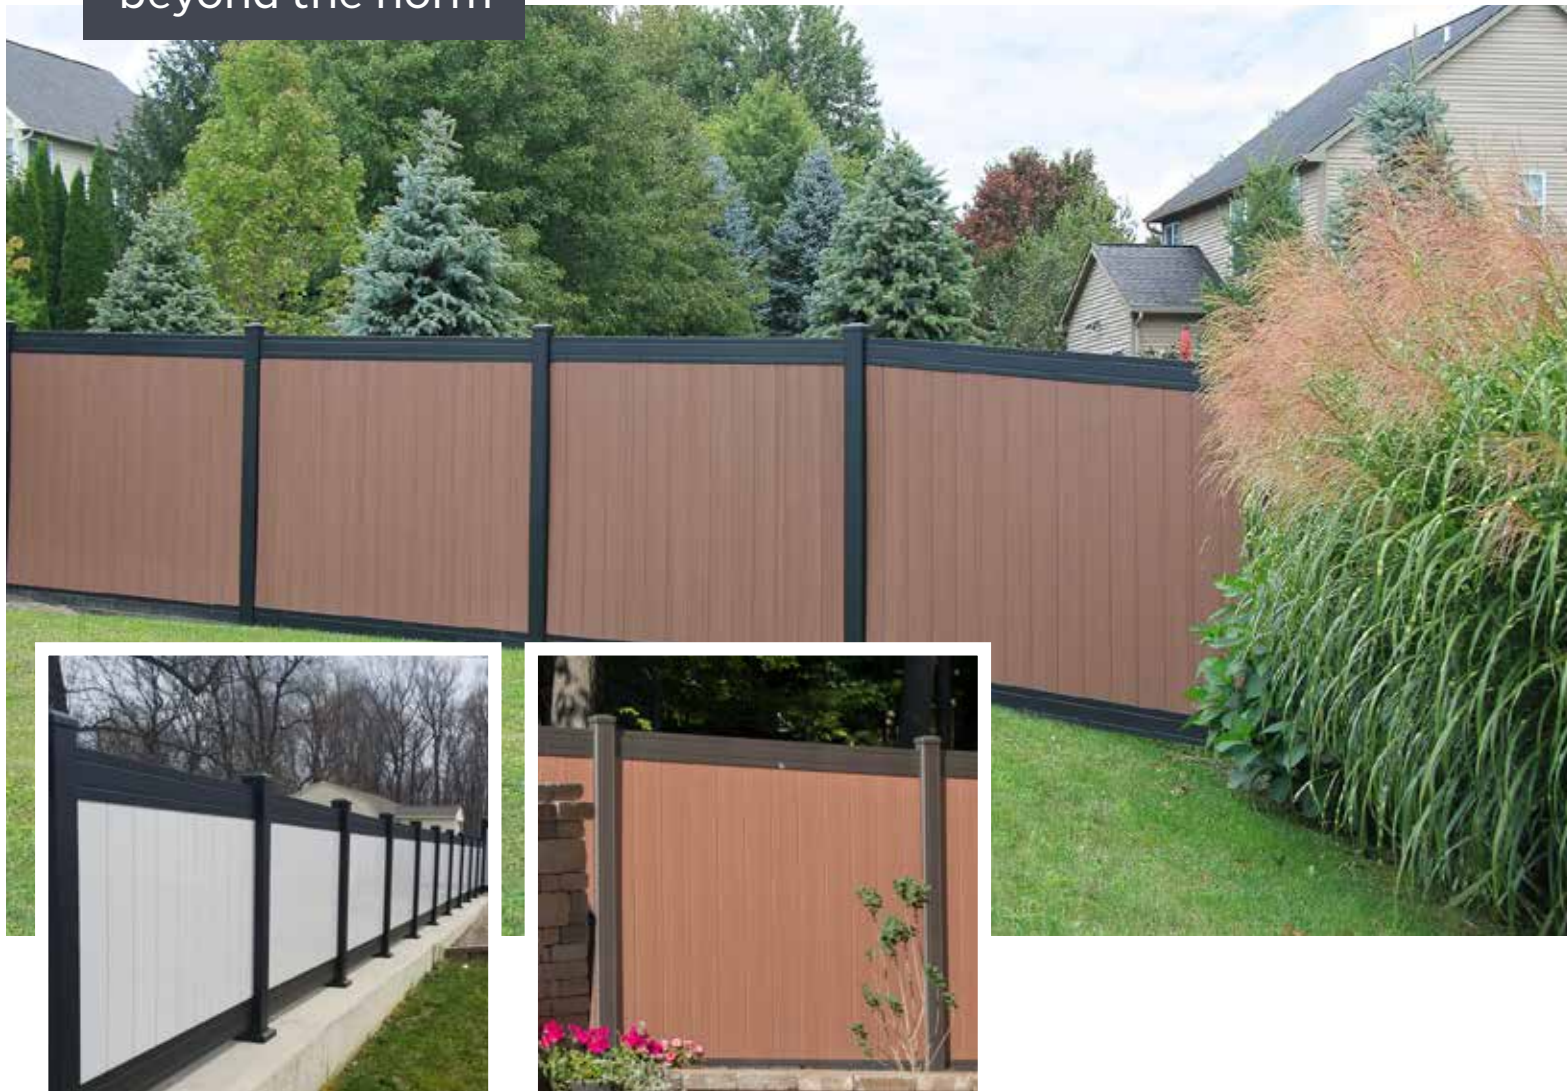

# designer VINYL FENCE

beyond the norm

- Designer Fence is a Unique, sturdy design with Powder Coated Aluminum Posts & Rails and a standard T&G Vinyl infill.
- Aluminum Posts & Rails available in 12 colors & Vinyl Infill in 20+ colors giving you over 200 unique color combinations.
- Limited Lifetime Warranty