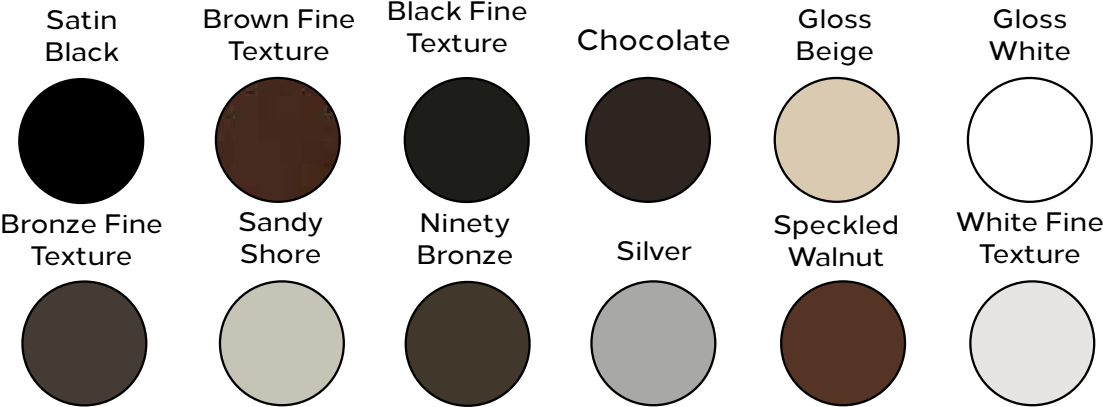

# designer VINYL FENCE

beyond the norm

- Designer Fence is a Unique, sturdy design with Powder Coated Aluminum Posts & Rails and a standard T&G Vinyl infill.
- Aluminum Posts & Rails available in 12 colors & Vinyl Infill in 20+ colors giving you over 200 unique color combinations.
- Limited Lifetime Warranty

# COLORS

## Vinyl Infill Colors

### Regular Vinyl Colors